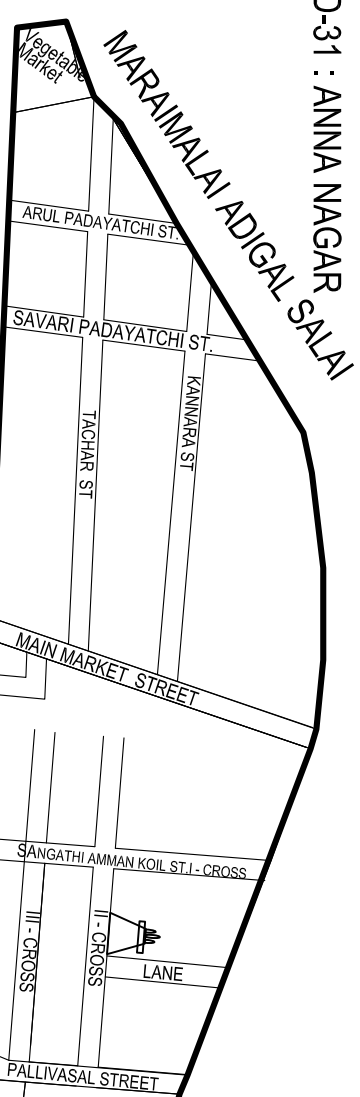

WARD-31 : ANNA NAGAR

WARD-32 : ORLEANPET

WARD-33 : PERIYAR NAGAR

PALLIVASAL STREET

WARD-34 : NELLIMA NAGAR

32

ALAI ROAD

Orleanpet

POLICE STATION

I.O.B

SWADESHI MILL

WARD-26 : ILANGO NAGAR

WARD-23 : VANARAPET

WARD-36 : MUDALIARPET