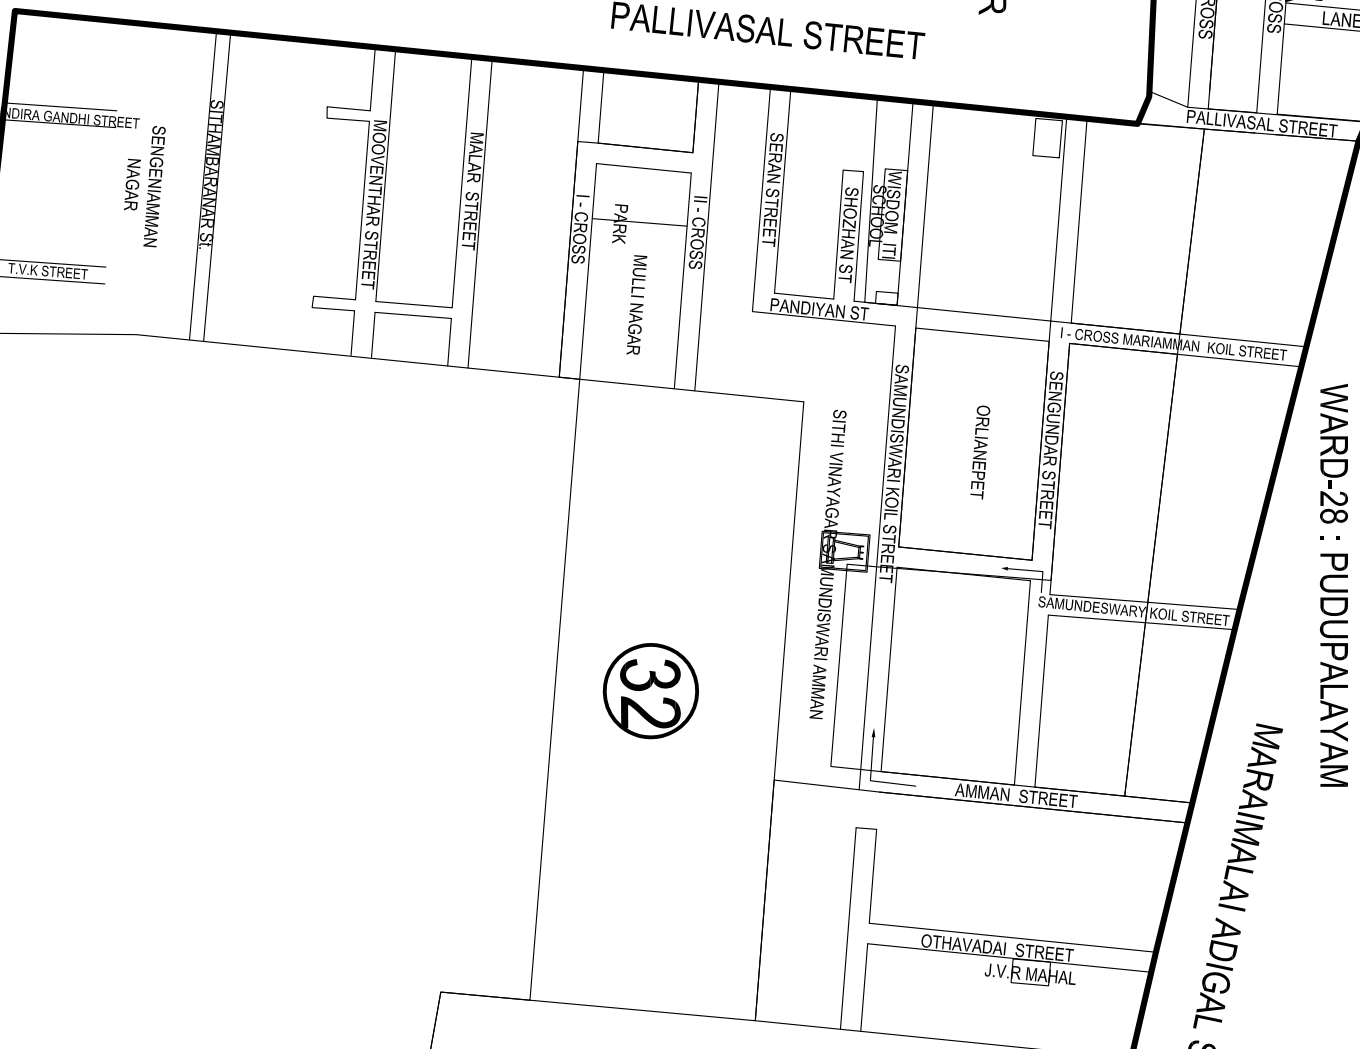

WARD-31 : ANNA NAGAR

WARD-32 : ORLEANPET

WARD-33 : PERIYAR NAGAR

PALLIVASAL STREET

WARD-34 : NELLIMA NAGAR

32

ALAI ROAD

Orleanpet

POLICE STATION

I.O.B

SWADESHI MILL

WARD-26 : ILANGO NAGAR

WARD-23 : VANARAPET

WARD-36 : MUDALIARPET