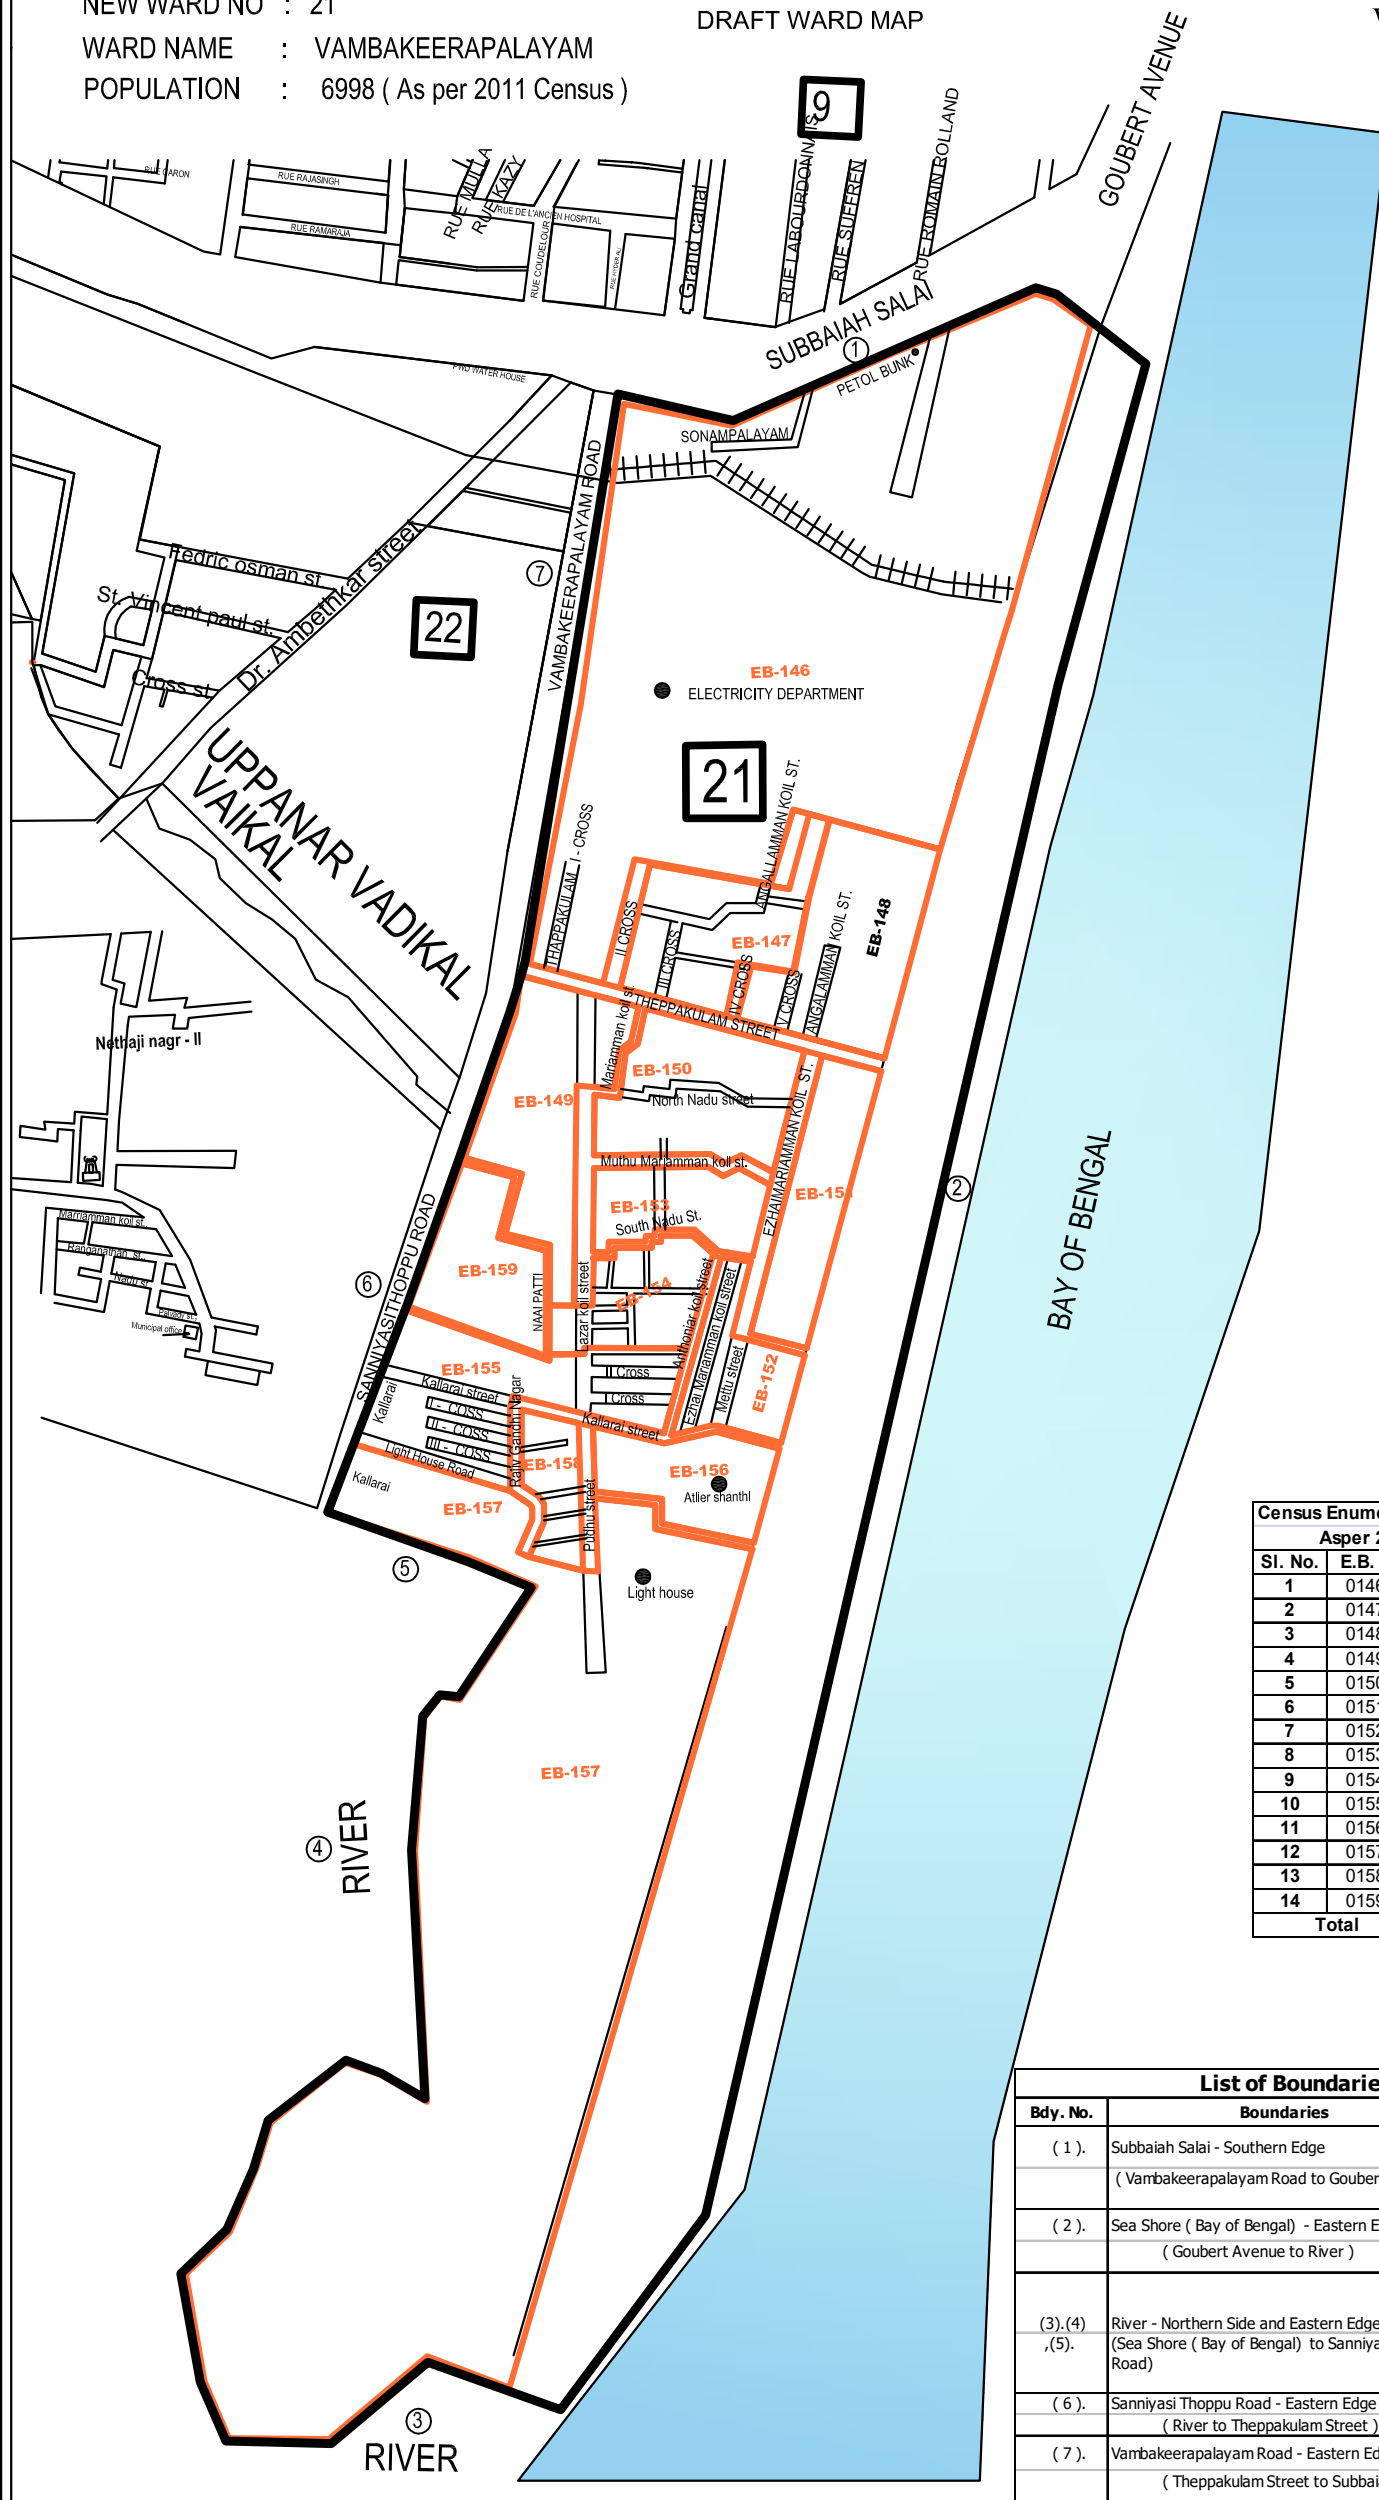

PUDUCHERRY MUNICIPALITY

DELIMITATION OF MUNICIPAL WARDS - 2014

DRAFT WARD MAP

NEW WARD NO : 21

WARD NAME : VAMBAKEERAPALAYAM

POPULATION : 6998 (As per 2011 Census)

Census Enumeration Block Wise Asper 2011 Census		
Sl. No.	E.B. No.	Population
1	014600	702
2	014700	593
3	014800	623
4	014900	606
5	015000	663
6	015100	654
7	015200	497
8	015300	615
9	015400	679
10	015500	530
11	015600	381
12	015700	108
13	015800	278
14	015900	69
Total		6998

List of Boundaries		
Bdy. No.	Boundaries	Direction
(1).	Subbaiah Salai - Southern Edge (Vambakeerapalayam Road to Goubert Avenue)	North, North - East & North-West
(2).	Sea Shore (Bay of Bengal) - Eastern Edge (Goubert Avenue to River)	North - East, East & South - East
(3),(4), (5).	River - Northern Side and Eastern Edge (Sea Shore (Bay of Bengal) to Sanniyasi Thoppu Road)	(3)-South-East, South & South - West (4),(5)-South - West
(6).	Sanniyasi Thoppu Road - Eastern Edge (River to Theppakulam Street)	West
(7).	Vambakeerapalayam Road - Eastern Edge (Theppakulam Street to Subbaiah Salai)	West & North - West