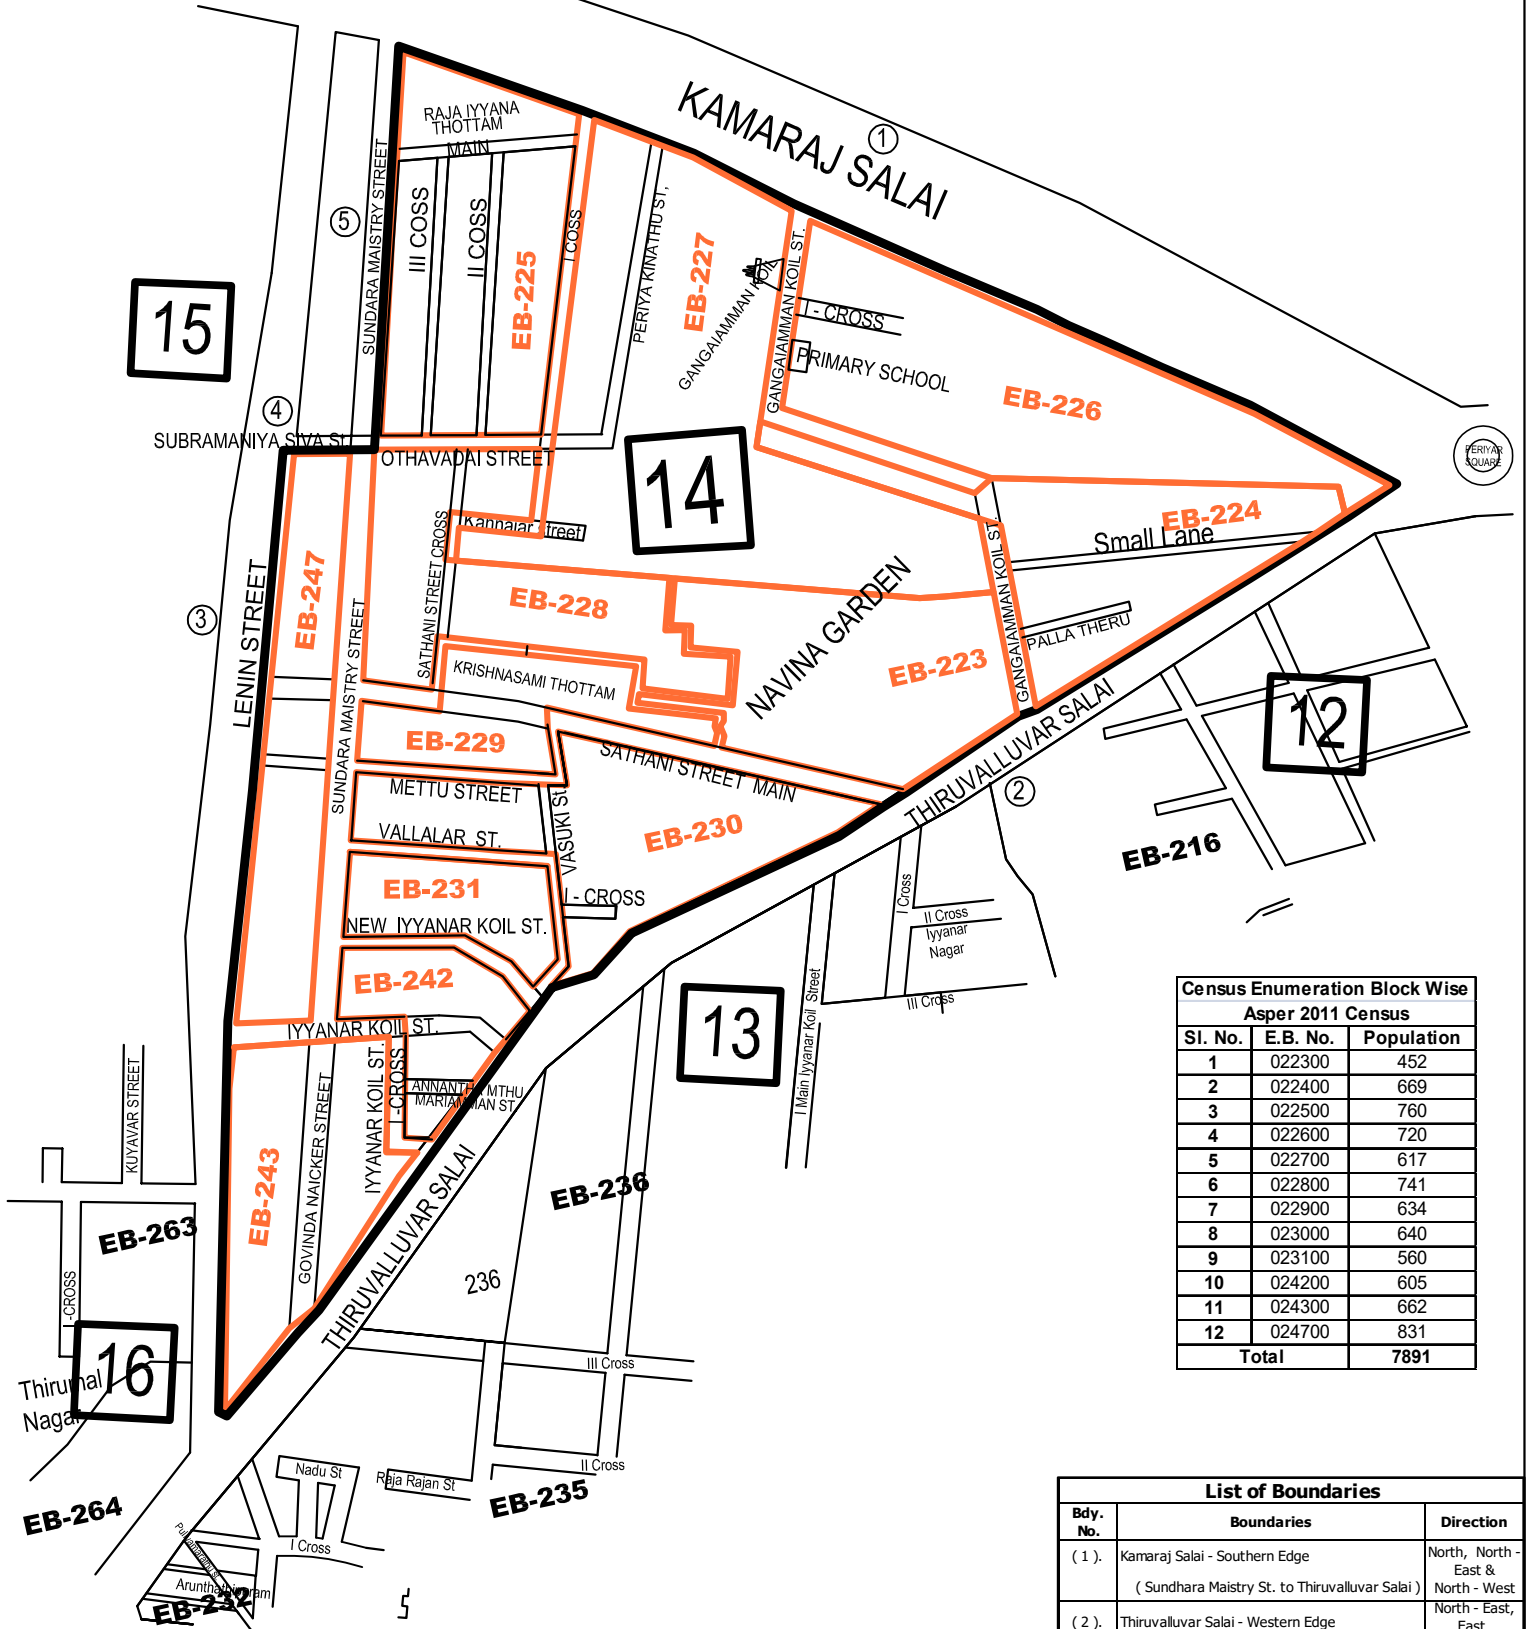

PUDUCHERRY MUNICIPALITY

DELIMITATION OF MUNICIPAL WARDS - 2014
DRAFT WARD MAP

WARD NO : 14
WARD NAME : PILLAITHOTTAM
POPULATION : 7891 (As per 2011 Census)

Census Enumeration Block Wise As per 2011 Census		
Sl. No.	E.B. No.	Population
1	022300	452
2	022400	669
3	022500	760
4	022600	720
5	022700	617
6	022800	741
7	022900	634
8	023000	640
9	023100	560
10	024200	605
11	024300	662
12	024700	831
Total		7891

List of Boundaries		
Bdy. No.	Boundaries	Direction
(1).	Kamaraj Salai - Southern Edge (Sundhara Maistry St. to Thiruvalluvar Salai)	North, North - East & North - West
(2).	Thiruvalluvar Salai - Western Edge (Kamaraj Salai to Lenin Street)	North - East, East, South - East, South - West
(3).	Lenin Street - Eastern Edge (Thiruvalluvar Salai to Subramaniya Siva St.)	West
(4).	Subramaniya Siva Street - Southern Edge (Lenin Street to Sundhara Maistry Street)	
(5).	Sundhara Maistry Street - Eastern Edge (Subramaniya Siva Street to Kamaraj Salai)	West & North - West