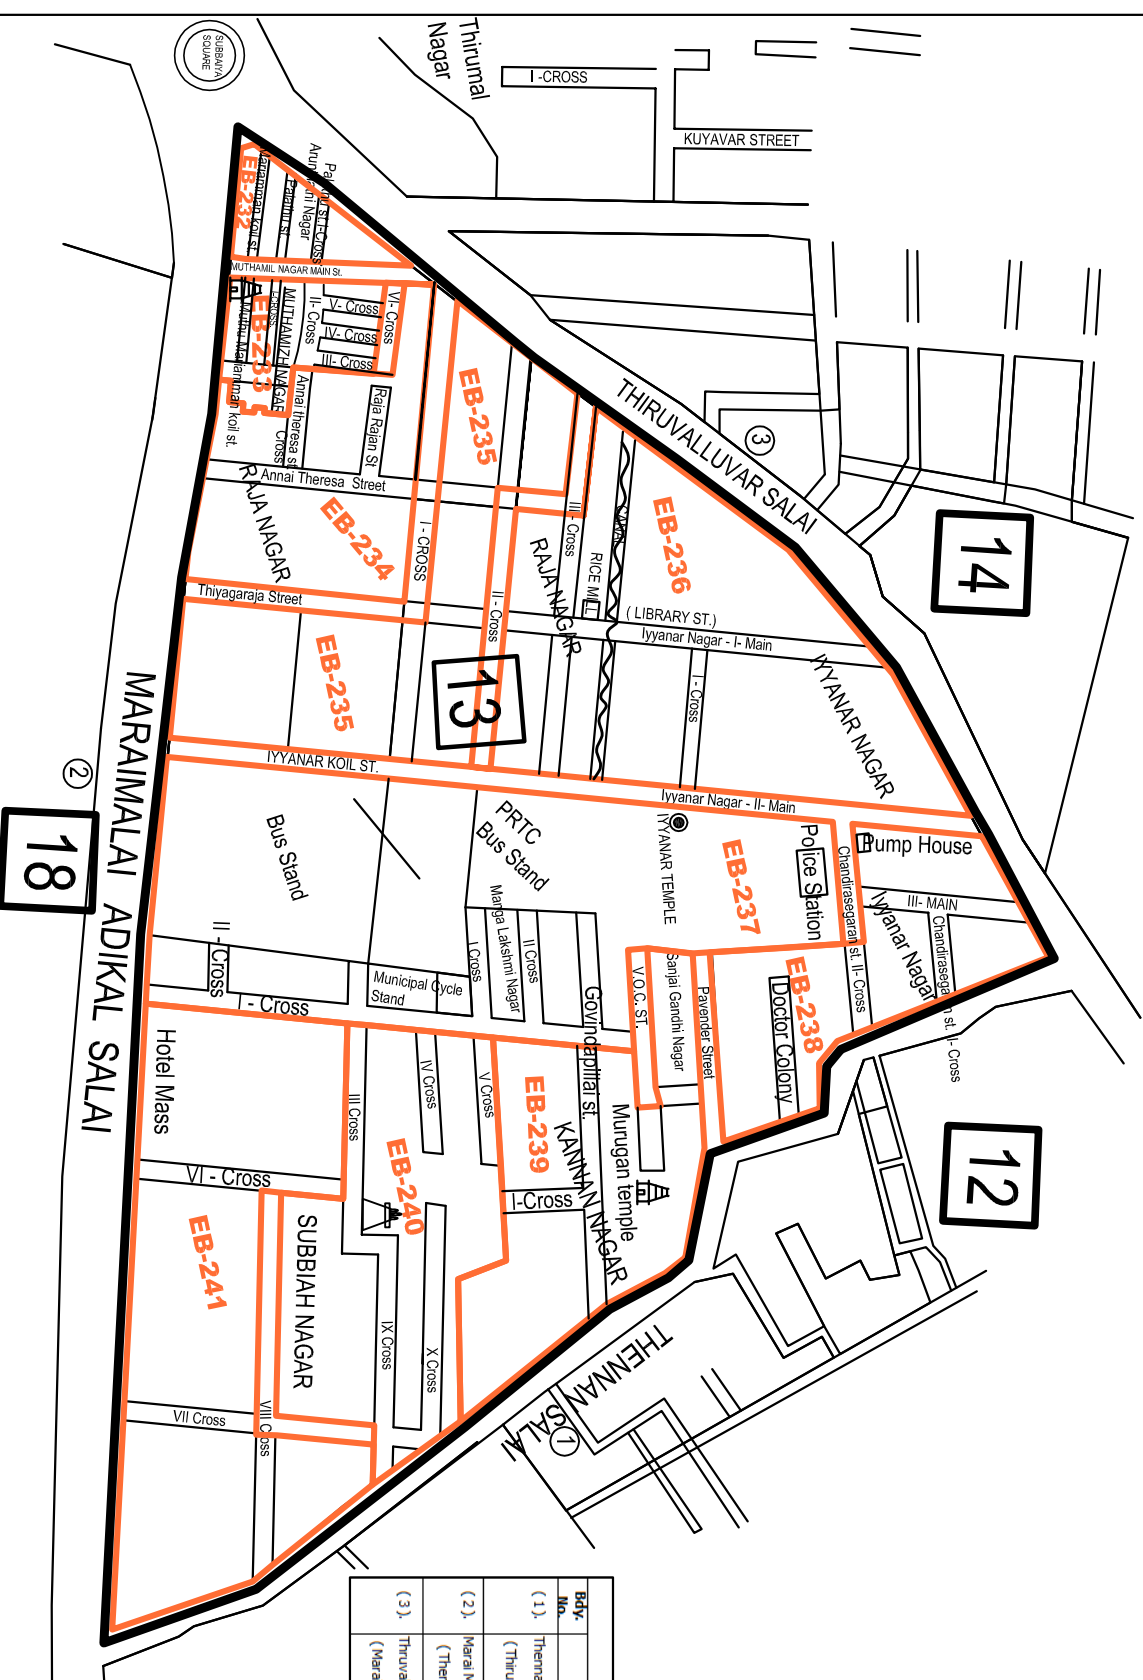

PUDUCHERRY MUNICIPALITY

DELIMITATION OF MUNICIPAL WARDS - 2014

DRAFT WARD MAP

WARD NO : 13
 WARD NAME : PUTHUPALAYAM
 POPULATION : 6511 (As per 2011 Census)

Census Enumeration Block Wise		
As per 2011 Census		
Sl. No.	E.B. No.	Population
1	023200	615
2	023300	561
3	023400	571
4	023500	827
5	023600	843
6	023700	530
7	023800	621
8	023900	806
9	024000	697
10	024100	440
Total		6511

List of Boundaries		
Bdy. No.	Boundaries	Direction
(1)	Thennan Salai Road - Western Edge (Thiruvalluvar Salai to Marai Malai Adiga Salai)	North, North - East, East & South - East
(2)	Marai Malai Adiga Salai - Northern Edge (Thennan Salai Road to Thiruvalluvar Salai)	South - East, South, South - West
(3)	Thiruvalluvar Salai - Eastern Edge (Marai Malai Adiga Salai to Thennan Salai Road)	North, South - West, West & North - West