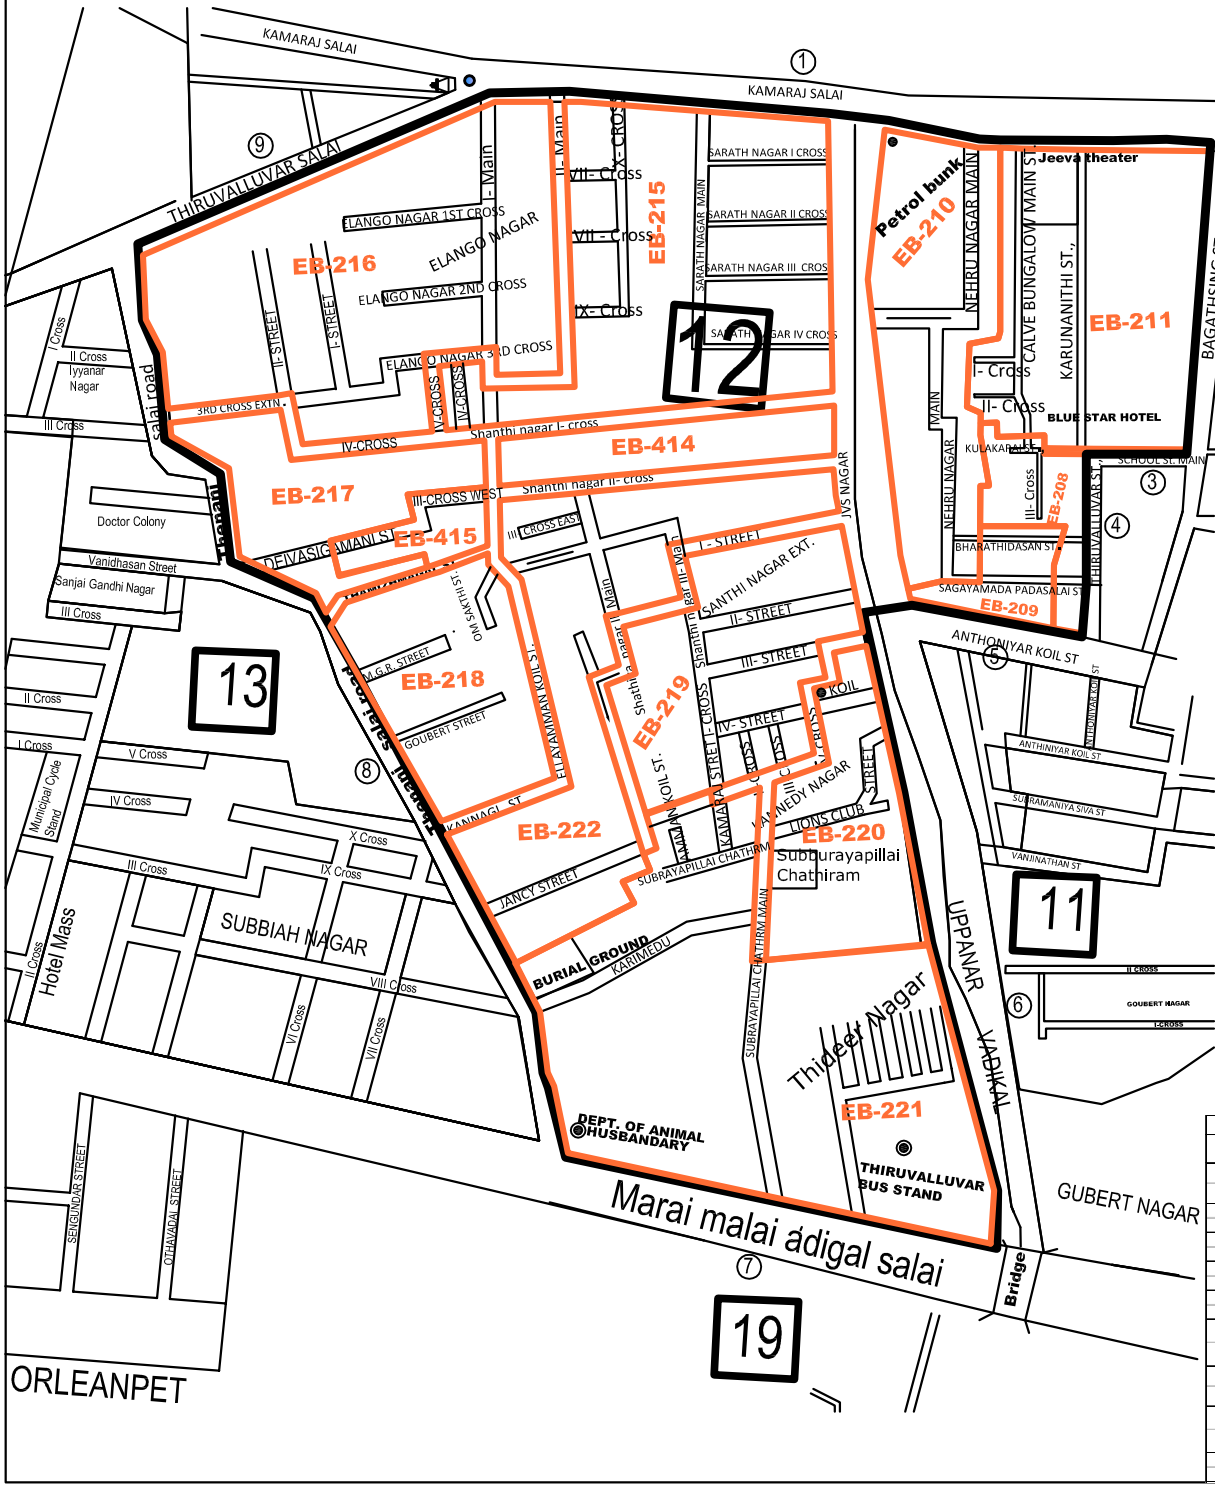

PUDUCHERRY MUNICIPALITY

DELIMITATION OF MUNICIPAL WARDS - 2014

DRAFT WARD MAP

WARD NO : 12
 WARD NAME : ELANGO NAGAR
 POPULATION : 7054 (As per 2011 Census)

Census Enumeration Block Wise Asper 2011 Census		
Sl. No.	E.B. No.	Population
1	020800	489
2	020900	642
3	021000	703
4	021100	686
5	021500	416
6	021600	542
7	021700	435
8	021800	519
9	021900	584
10	022000	341
11	022100	652
12	022200	557
13	041400	304
14	041500	184
Total		7054

List of Boundaries		
Bdy. No.	Boundaries	Direction
(1)	Kamaraj Salai - Southern Edge (Elango Nagar I Main to Bagath Singh Street)	North & North - East
(2)	Bagath Singh Street - Western Edge (Kamaraj Salai to School Street Main)	North - East
(3)	School Street Main - Northern Edge (Bagath Singh Street to Thiruvalluvar Street)	
(4)	Thiruvalluvar Street - Western Edge (School Street Main to Anthoniar Koil Street)	East & South - East
(5)	Anthoniar Koil Street - Northern Edge (Thiruvalluvar St. to Uppanar Vadikal Vaikal)	
(6)	Uppanar Vadikal Vaikal - Western Edge (Anthoniar Koil St. to Marai Malai Adigal Salai)	South & South - East
(7)	Marai Malai Adigal Salai - Northern Edge (Uppanar Vadikal Vaikal to Thennan Salai Road)	
(8)	Thennan Salai Road - Eastern Edge (Marai Malai Adigal Salai to Thiruvalluvar Salai)	West, South - West & North - West
(9)	Thiruvalluvar Salai - Southern Edge (Thennan Salai Road to Elango Nagar I Main)	North - West